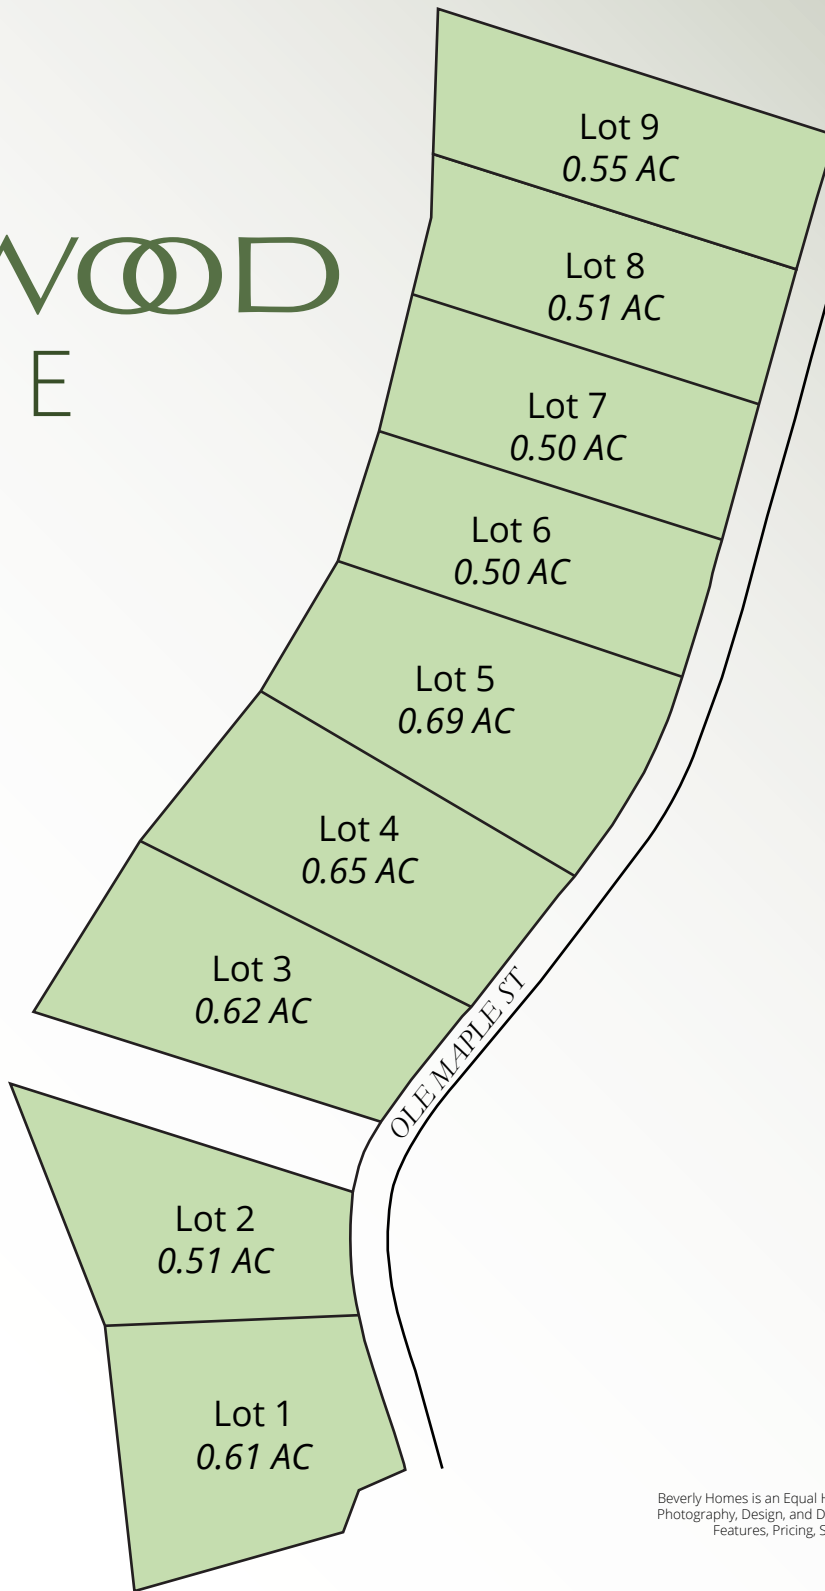

MAPLEWOOD CHASE

Beverly Homes is an Equal Housing Opportunity Builder & a member of the Coastal Carolinas Association of REALTORS®. Photography, Design, and Details are for illustrative purposes only & may vary. Community & home information, including Features, Pricing, Specifications, & Dimensions that are described or depicted, are conceptual & proposed & are subject to change & sale at any time without notice or obligation.