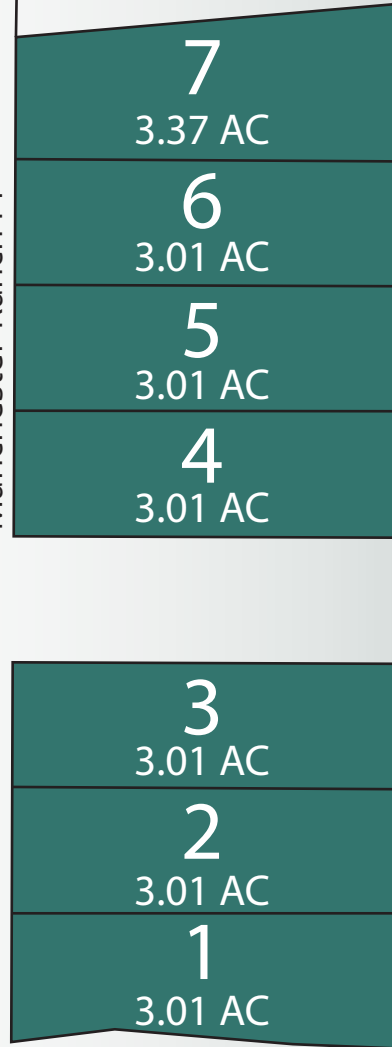

# POPLAR CHASE

Hwy 319 < Poplar Church Rd > Hwy 701 N

Manchester Ranch PI

Beverly Homes is an Equal Housing Opportunity Builder & a member of the Coastal Carolinas Association of REALTORS®. Photography, Design, and Details are for illustrative purposes only & may vary. Community & home information, including Features, Pricing, Specifications, & Dimensions that are described or depicted, are conceptual & proposed & are subject to change & sale at any time without notice or obligation.